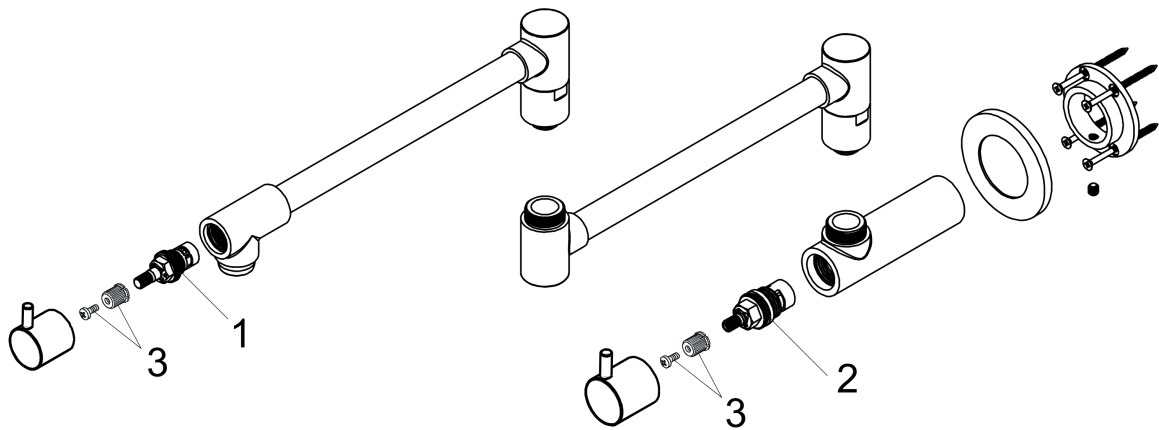

Talis S
Pot Filler, Wall-Mounted
 Finishes : **chrome** Part no. : **04057000**

Description

Features

- Swivel range 180°
- Aerated spray
- Wall-mounted
- Flow: 2.5 GPM (9.5 L/Min)
- 90° ceramic valves
- 1/2" NPT

Item details

List Price \$ 956.00

Compliance

Product image

Scale drawing

Talis S
Pot Filler, Wall-Mounted
 Finishes : **chrome** Part no. : **04057000**

Exploded drawing

Year of production: >06/08

Talis S
Pot Filler, Wall-Mounted
 Finishes : **chrome** Part no. : **04057000**

Spare parts list

Year of production: >06/08

Pos.	Description	Part no.	Price	PU
1	shut off unit	88789000	-	1
2	shut off unit	88790000	-	1
3	handle fixing set	98932000	-	1