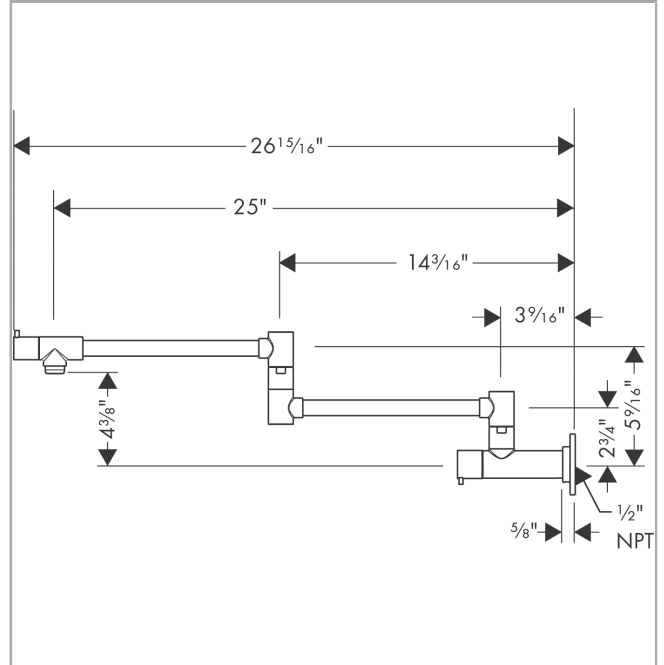

Talis S
Pot Filler, Wall-Mounted
 Finishes : **chrome** Part no. : **04057000**

Description

Features

- Swivel range 180°
- Aerated spray
- Wall-mounted
- Flow: 2.5 GPM (9.5 L/Min)
- 90° ceramic valves
- 1/2" NPT

Item details

List Price \$ 956.00

Compliance

Product image

Scale drawing

Talis S
Pot Filler, Wall-Mounted
 Finishes : **chrome** Part no. : **04057000**

Exploded drawing

Year of production: >06/08

Talis S
Pot Filler, Wall-Mounted
 Finishes : **chrome** Part no. : **04057000**

Spare parts list

Year of production: >06/08

Pos.	Description	Part no.	Price	PU
1	shut off unit	88789000	-	1
2	shut off unit	88790000	-	1
3	handle fixing set	98932000	-	1